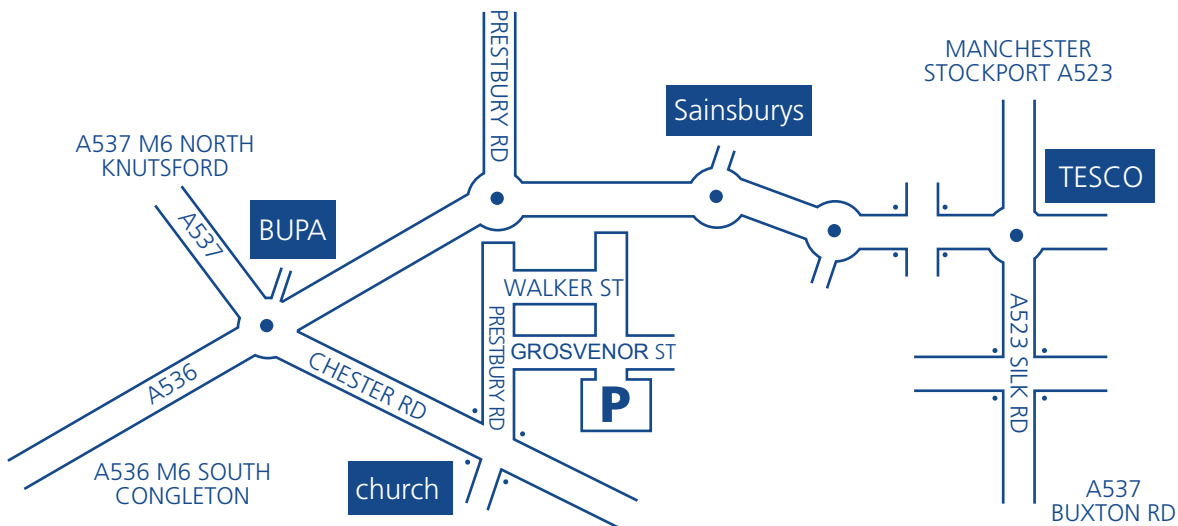

From A523 Manchester/Stockport

Follow A523 Macclesfield. At Tesco roundabout turn right and follow straight through traffic lights onto Hibel Rd. Straight on through 3 roundabouts. At 4th roundabout turn left into Chester Rd. Follow to traffic lights. Turn left into Prestbury Rd, 2nd right into Walker Street. WW offices are located on the right hand side.

From the South

Exit M6 J17 follow A534 Congleton, then A536 Macclesfield. At traffic lights continue straight on, At roundabout take 4th exit into Chester Rd. Follow to traffic lights. Turn left into Prestbury Rd, 2nd right into Walker Street. WW offices are located on the right hand side.

From A523 Leek

Follow A523 Macclesfield. Pass Arighi Bianchi on right/Railway Station on left straight through traffic lights. At roundabout turn left and following straight through traffic lights onto Hibel Rd. Straight on through 3 roundabouts. At 4th roundabout turn left into Chester Rd. Follow to traffic lights. Turn left into Prestbury Rd, 2nd right into Walker Street. WW offices are located on the right hand side.

Unfortunately, we cannot offer parking at our premises as space is limited. However, parking is available in the public car park off Grosvenor Street.

Head Office:

Walker House, 1 Walker Street, Macclesfield SK10 1BH
Telephone: 01625 508100 Facsimile: 01625 508101
email: ww@wickland-westcott.co.uk