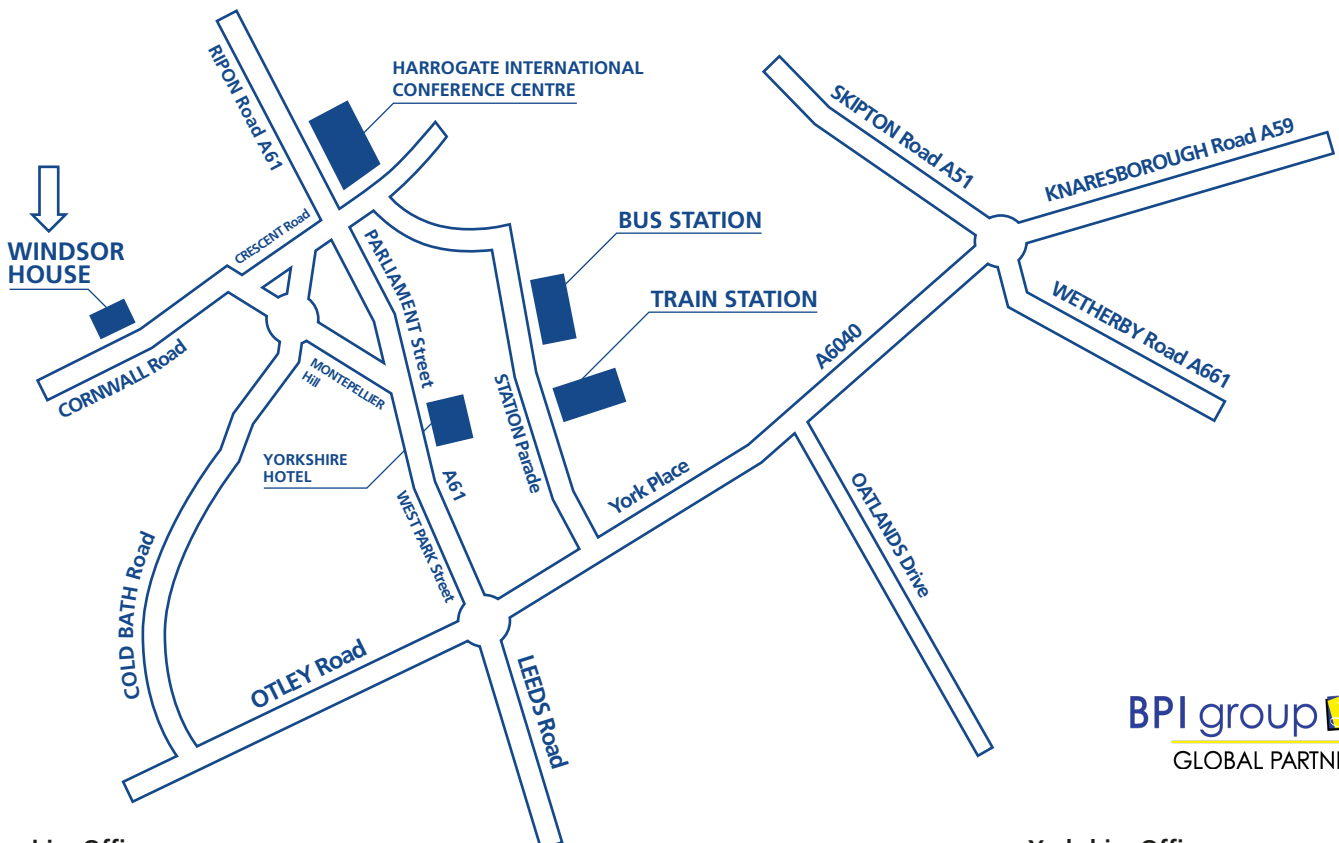

Harrogate Office Directions

Wickland Westcott

From the A1(M):

Take junction 47 on the A1(M), signposted A59 Harrogate.

Follow the A59 and at the first roundabout go straight across on to the A658, stay on the A658 until the roundabout with the A661 (Wetherby Road), turn right (signposted Harrogate).

Follow the A661 in to Harrogate. The Stray (open parkland) will be on your left hand side. At the first roundabout turn left on to the A6040.

At the next roundabout turn right on to West Park (A61).

Continue along West Park until nearly at the end of The Stray, and turn left down the hill.

Go straight over at the roundabout, and past the shops.

Take the road straight in front of you (Cornwall Road), about 50 yards past a junction on your right you will see the car park entrance to Windsor House.

From Leeds:

Follow A61 in to Harrogate town and go straight ahead over the first roundabout. The Stray (open parkland) will be on your left hand side.

Continue along West Park until nearly at the end of The Stray, and turn left down the hill.

Go straight over at the roundabout, and past the shops.

Take the road straight in front of you (Cornwall Road), about 50 yards past a junction on your right you will see the car park entrance to Windsor House.

Public transport:

Harrogate bus and train station are both located on Station Parade in Harrogate town centre. Windsor House is approximately a 15 minute walk.

BPI group
GLOBAL PARTNER

Cheshire Office:

Walker House, 1 Walker Street

Macclesfield SK10 1BH

Tel: +44 1625 508100 Fax: +44 1625 508101

Email: ww@wickland-westcott.co.uk

Yorkshire Office:

Windsor House, Cornwall Rd

Harrogate HG1 2PW

Tel: +44 1423 536901